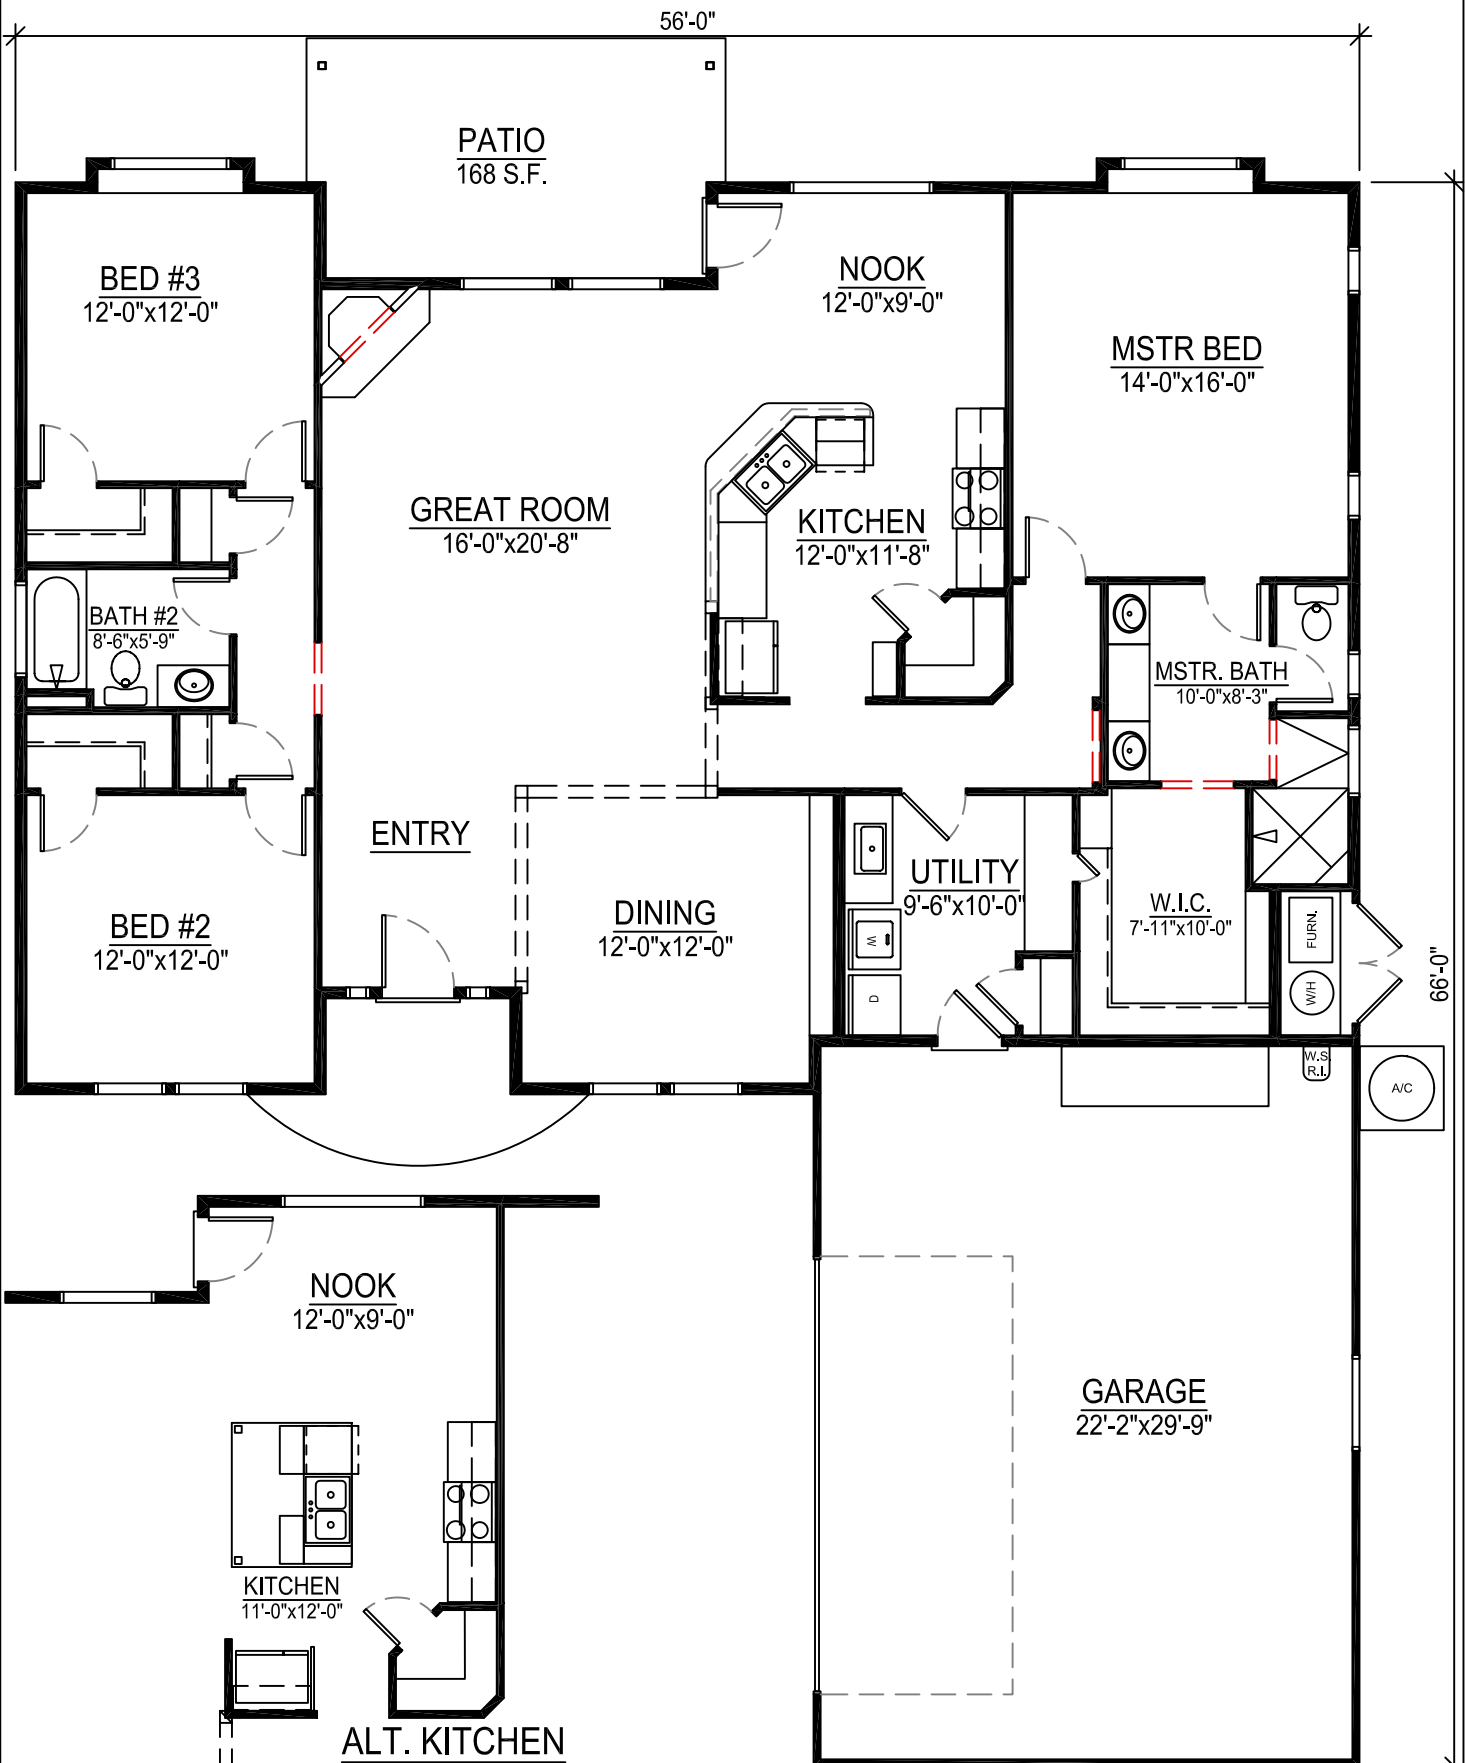

LINCOLN 1929

FLOOR PLAN

1,929 S.F.
3 BEDROOM
2 BATH

TED MASON SIGNATURE HOMES

1/8" = 1'-0"

* FOR CONCEPTUAL USE ONLY - ACTUAL PLAN MAY DIFFER *