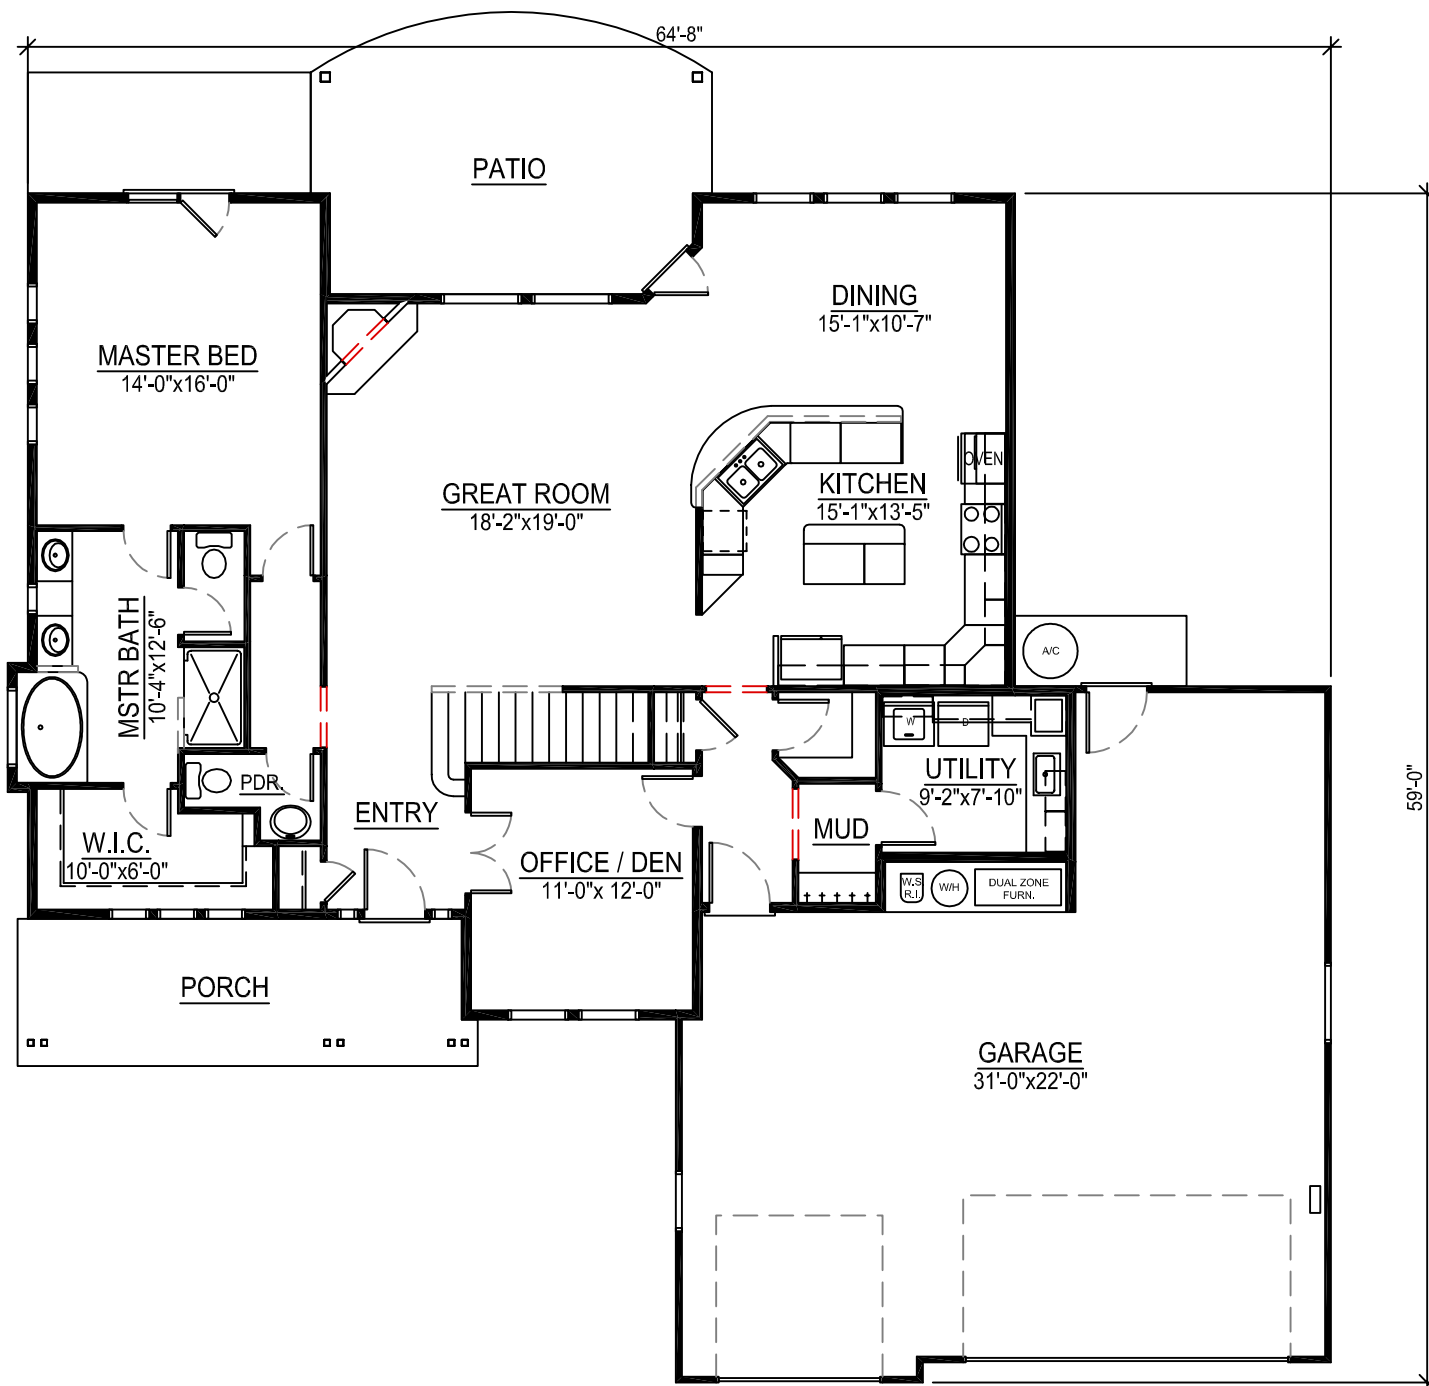

ELDORADO 2877

FLOOR PLAN

2,877 S.F.
4 BEDROOM + DEN
2.5 BATH

TED MASON SIGNATURE HOMES

* FOR CONCEPTUAL USE ONLY - ACTUAL PLAN MAY DIFFER *