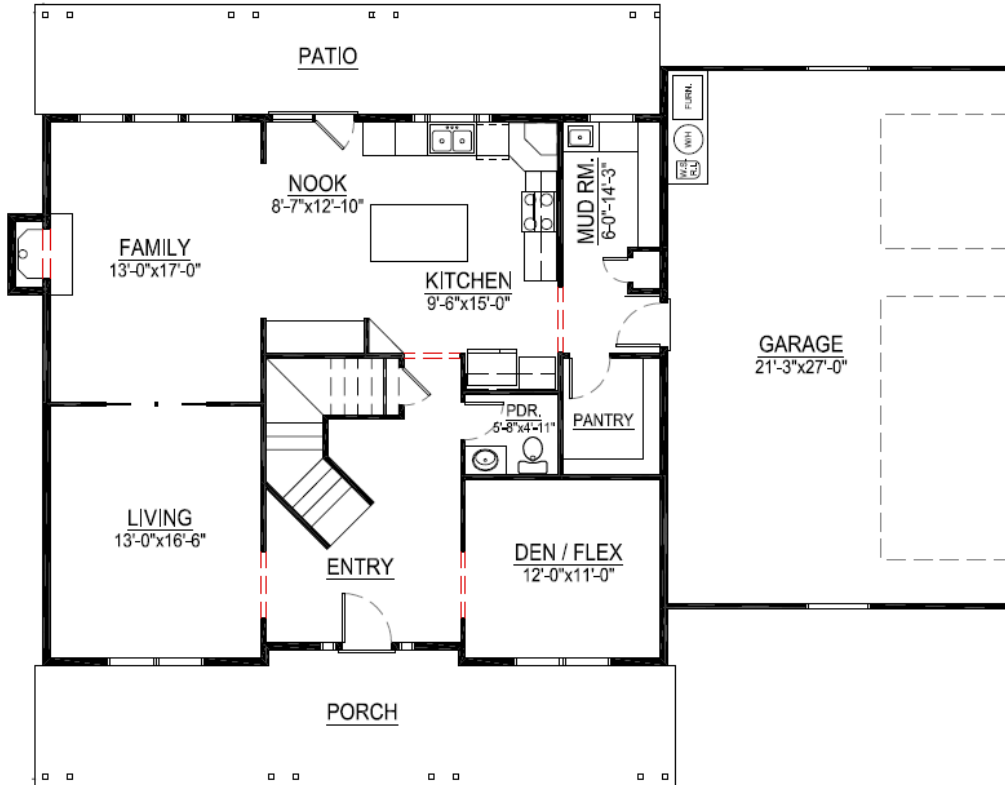

Main Level

© copyright
all rights reserved