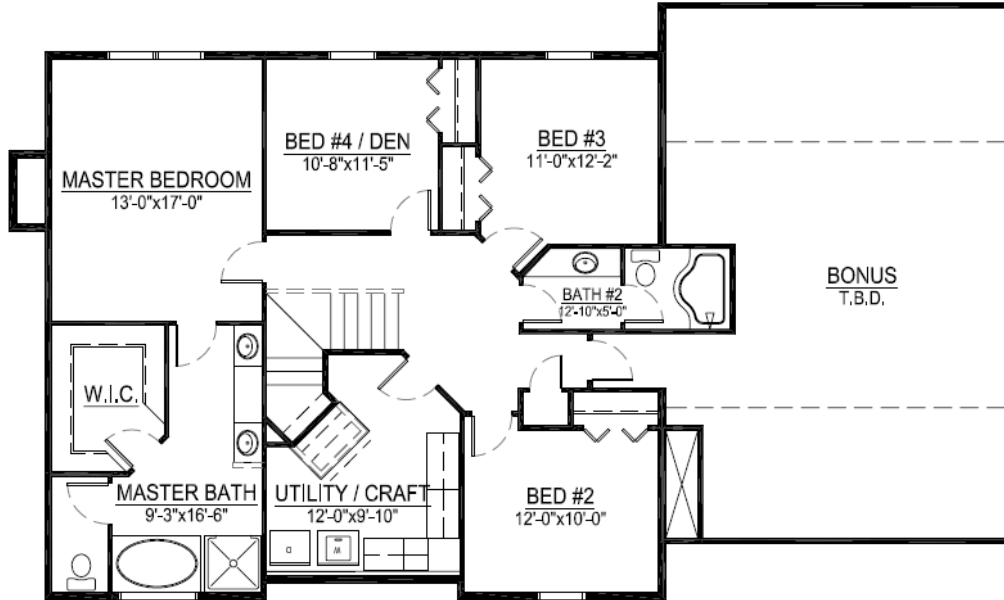

Upper Level