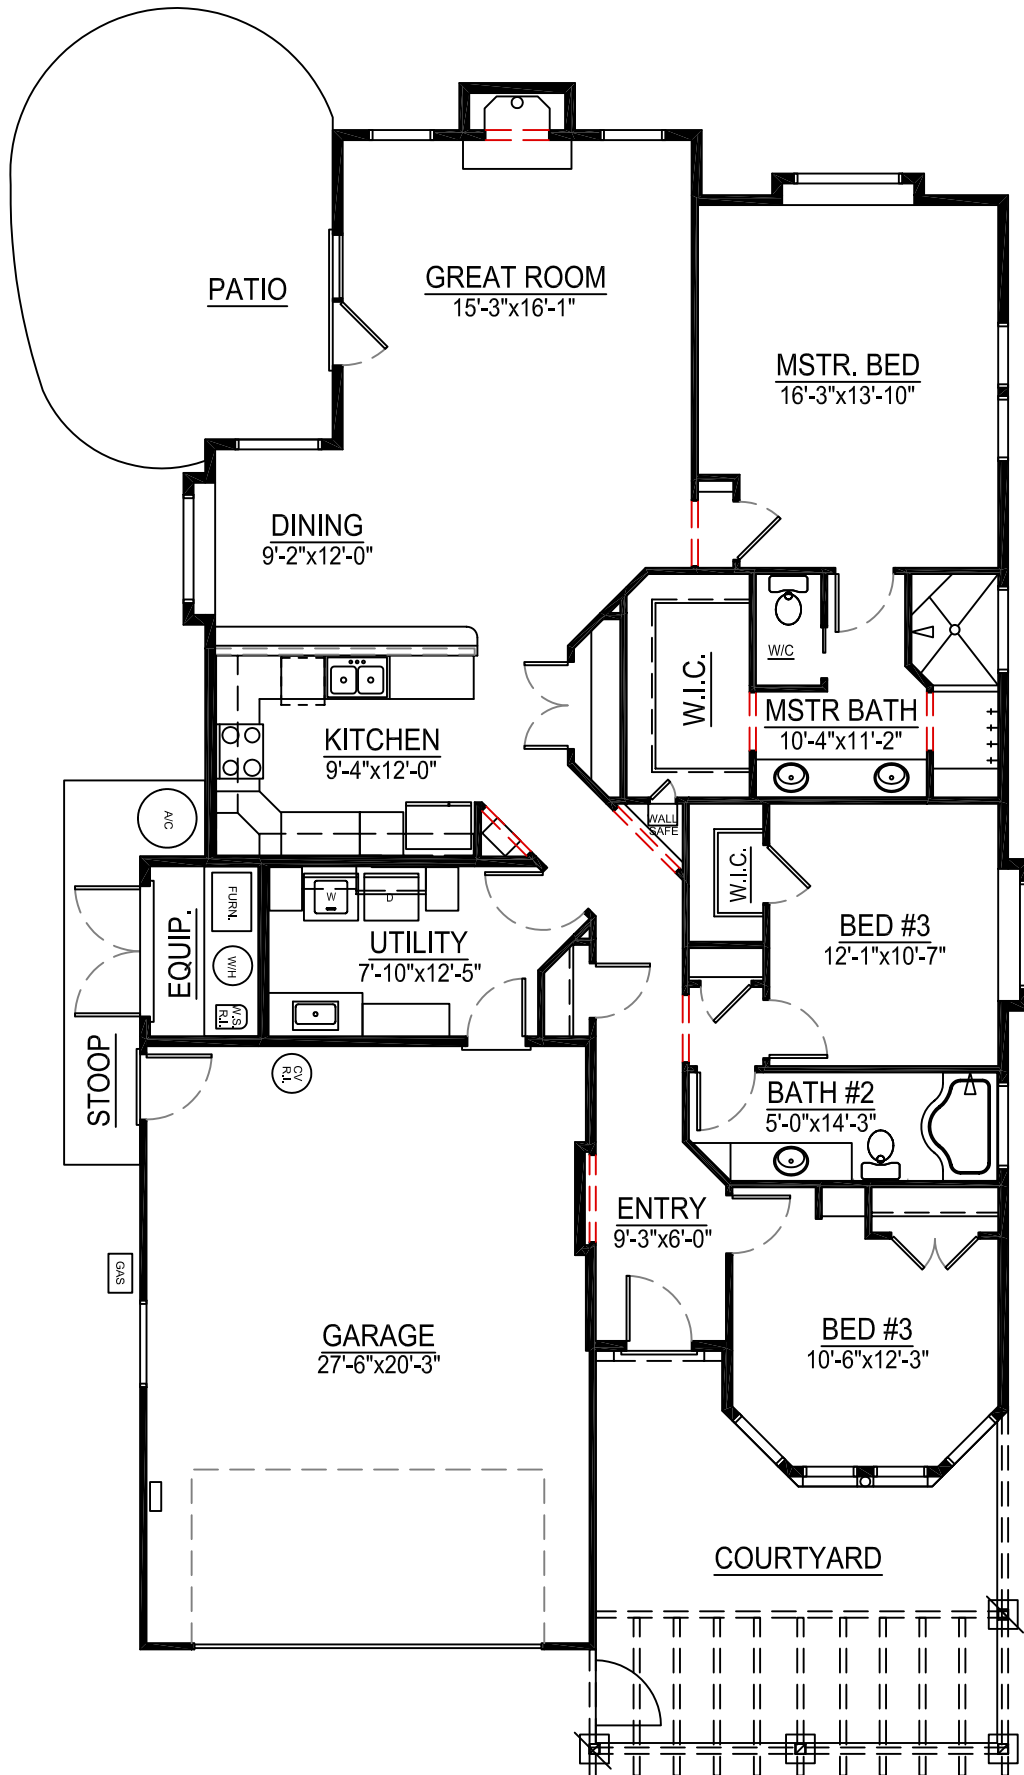

BELLA ROSA 1759

TED MASON SIGNATURE HOMES

FLOOR PLAN

1,759 S.F.
3 BEDROOM
2 BATH

* FOR CONCEPTUAL USE ONLY - ACTUAL PLAN MAY DIFFER *