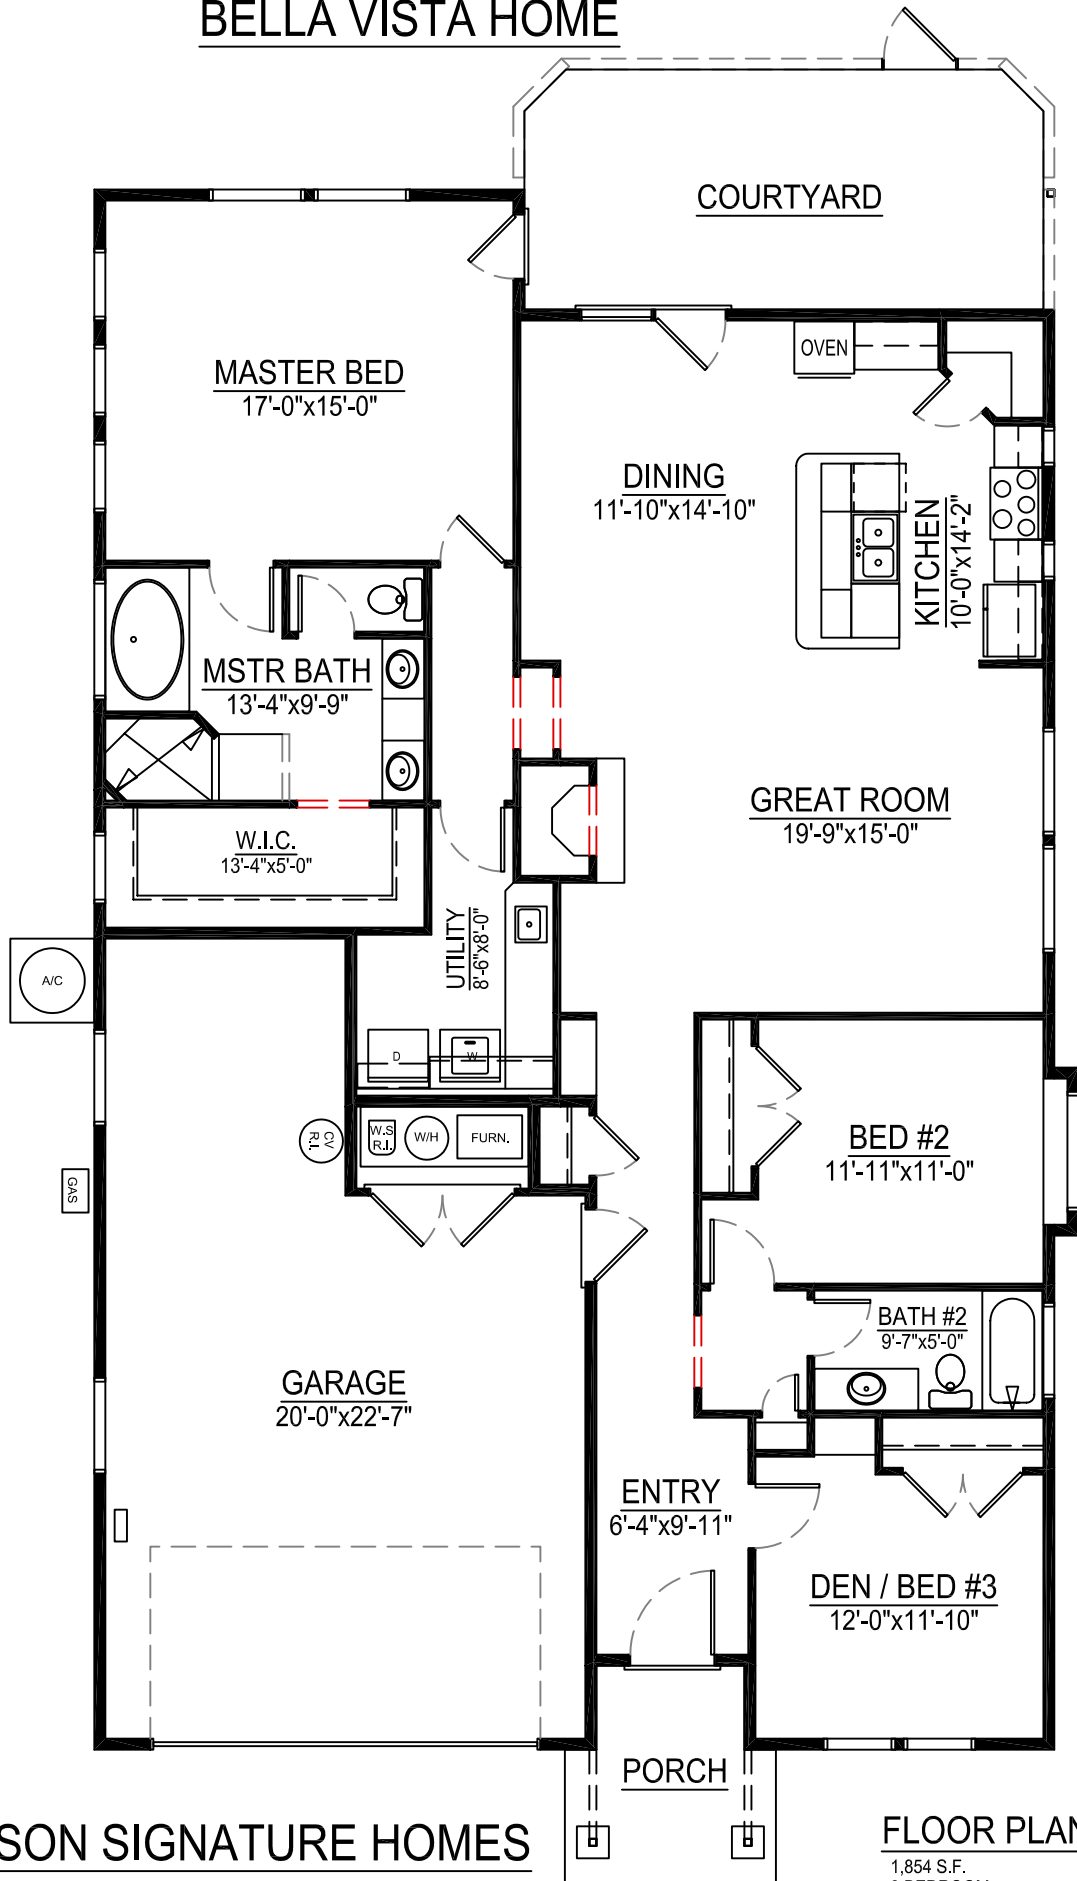

BELLA VISTA HOME

1/8" = 1'-0"

TED MASON SIGNATURE HOMES

* FOR CONCEPTUAL USE ONLY - ACTUAL PLAN MAY DIFFER *

FLOOR PLAN

1,854 S.F.
3 BEDROOM
2 BATH