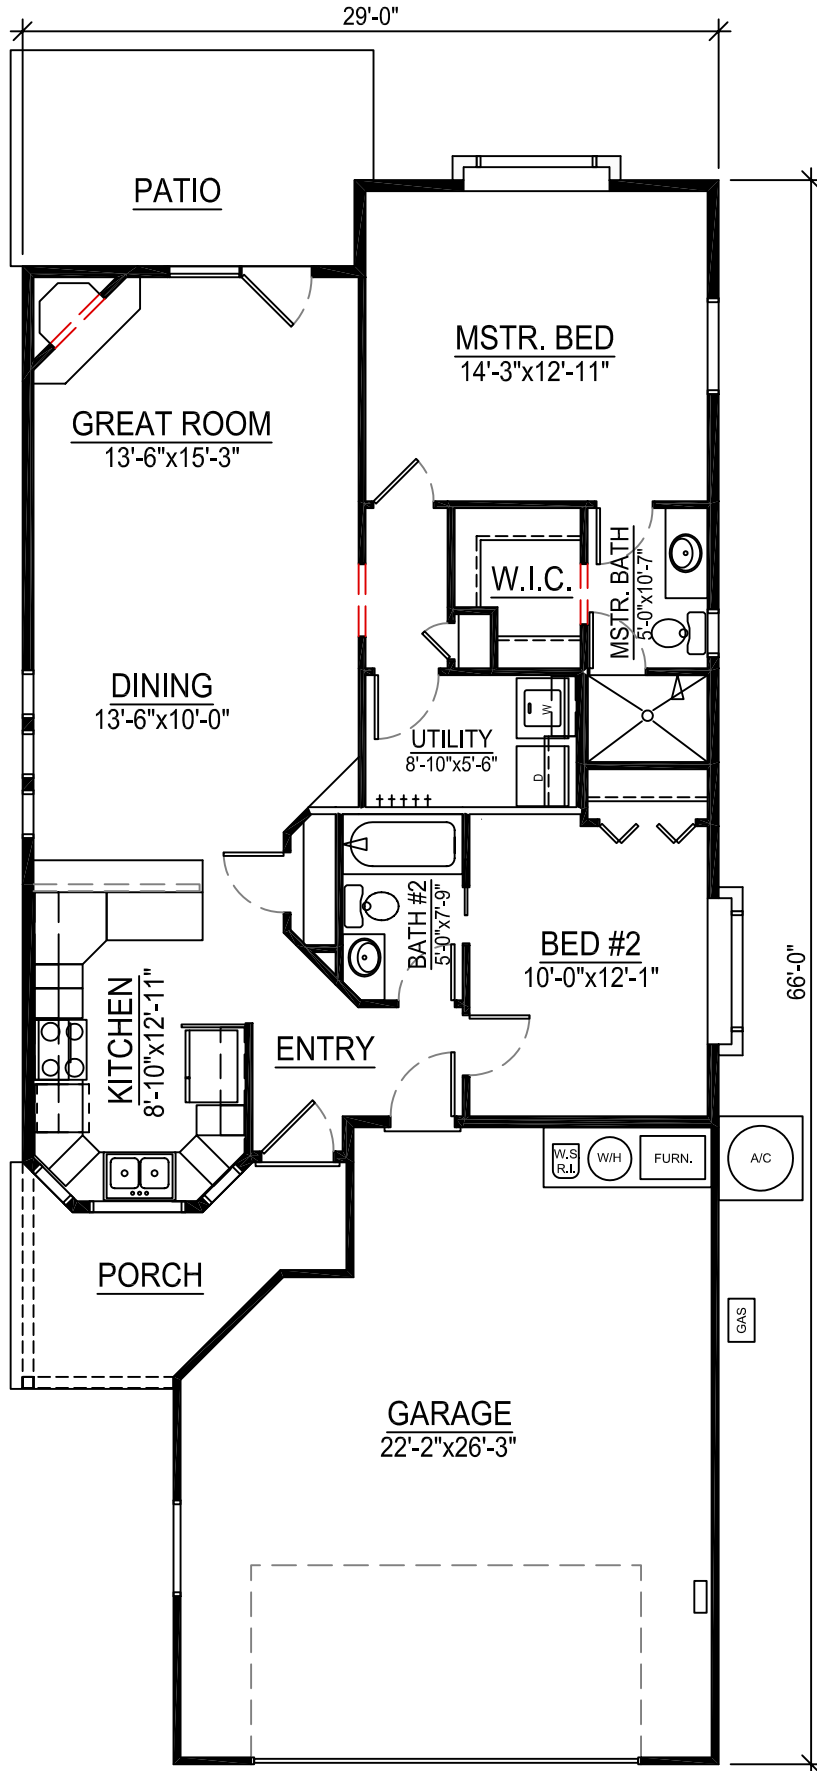

ARLINGTON 1130

1/8" = 1'-0"

TED MASON SIGNATURE HOMES

* FOR CONCEPTUAL USE ONLY - ACTUAL PLAN MAY DIFFER *

FLOOR PLAN

1,130 S.F.
2 BEDROOM
2 BATH