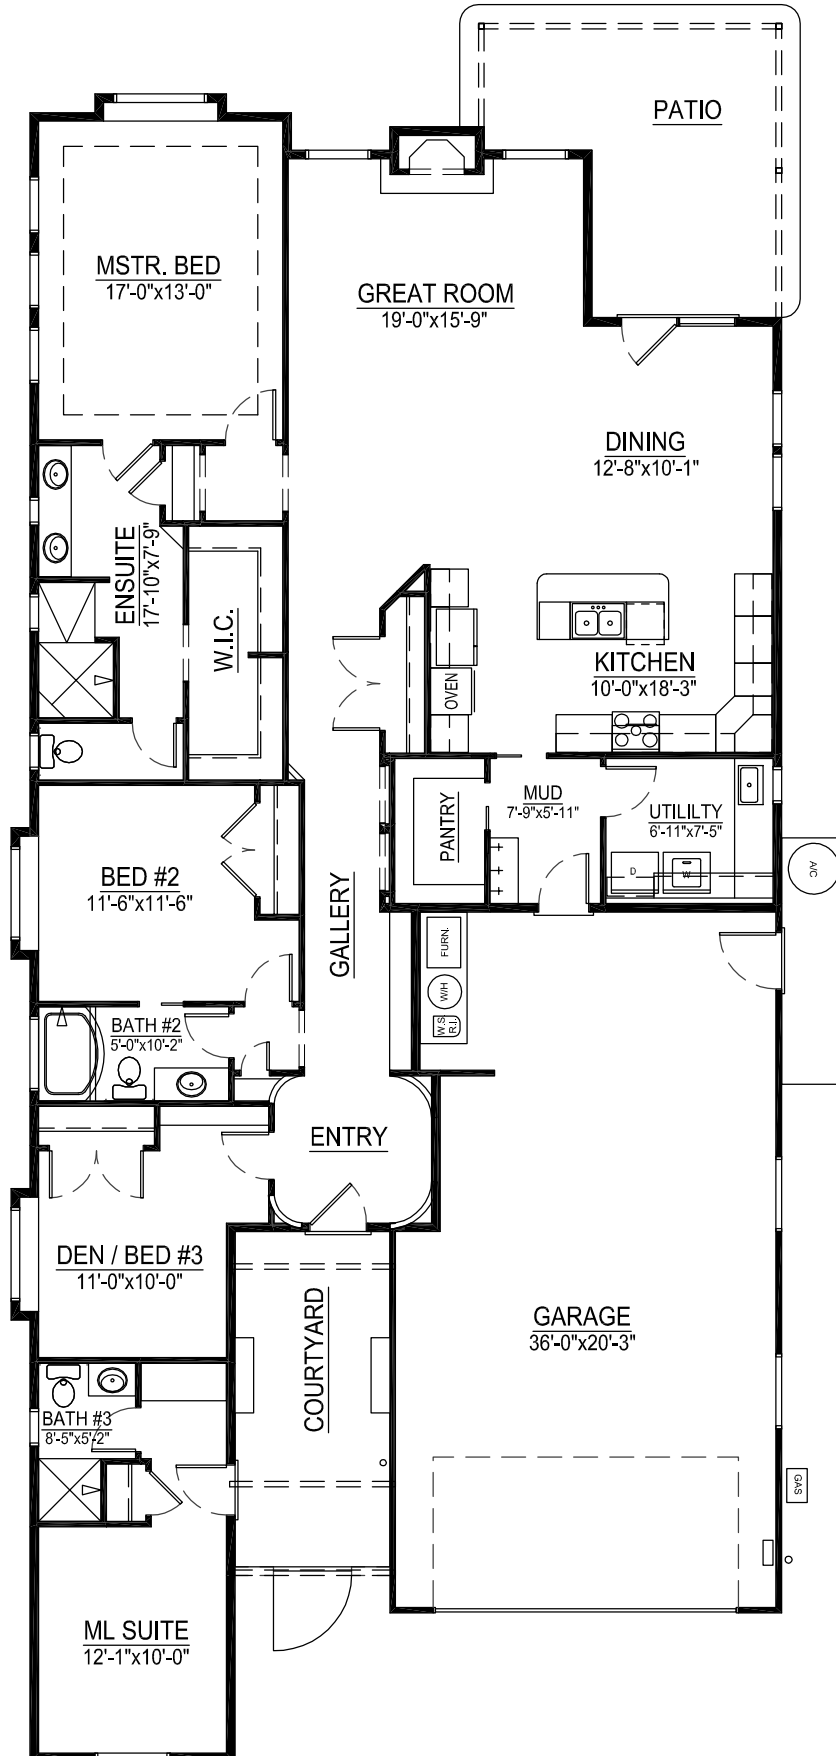

VERONA 2237

TED MASON SIGNATURE HOMES

FLOOR PLAN

2,237 S.F.
4 BEDROOM
3 BATH

* FOR CONCEPTUAL USE ONLY - ACTUAL PLAN MAY DIFFER *