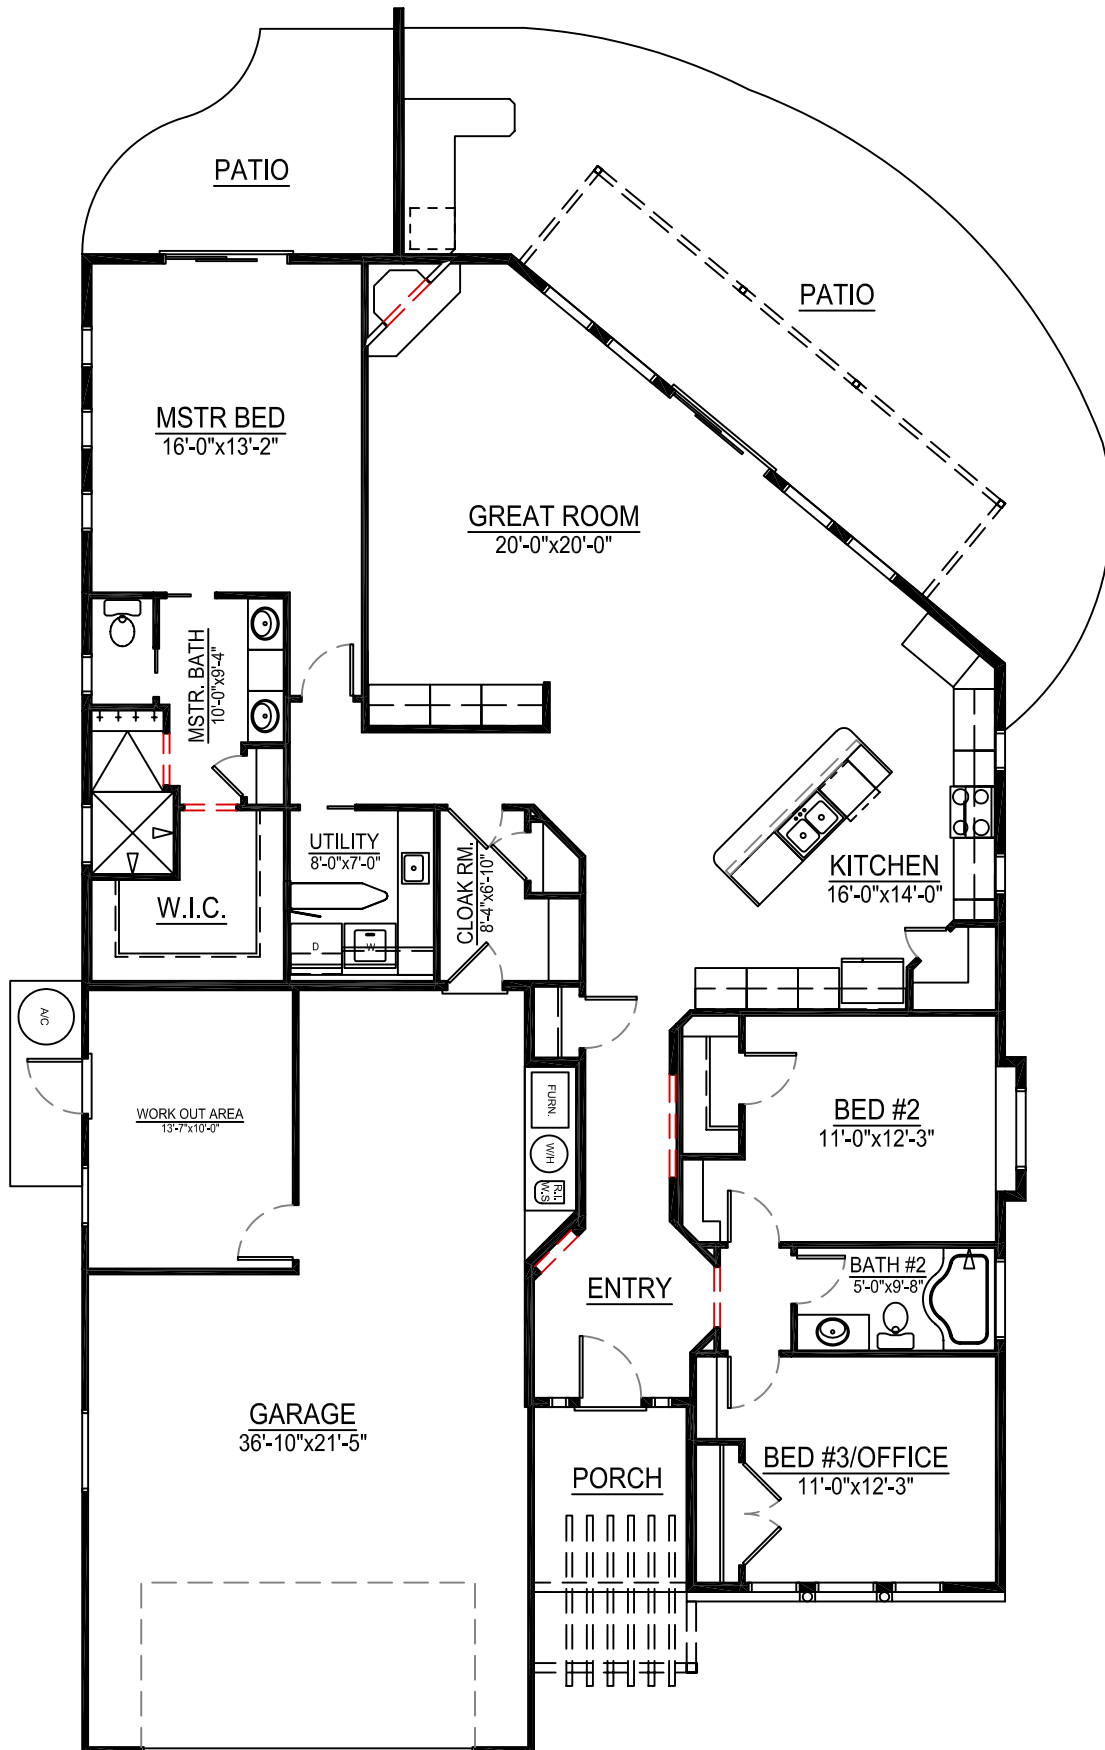

TERESA MARIE 1971

TED MASON SIGNATURE HOMES

FLOOR PLAN

1,971 S.F.
3 BEDROOM
2 BATH

* FOR CONCEPTUAL USE ONLY - ACTUAL PLAN MAY DIFFER *